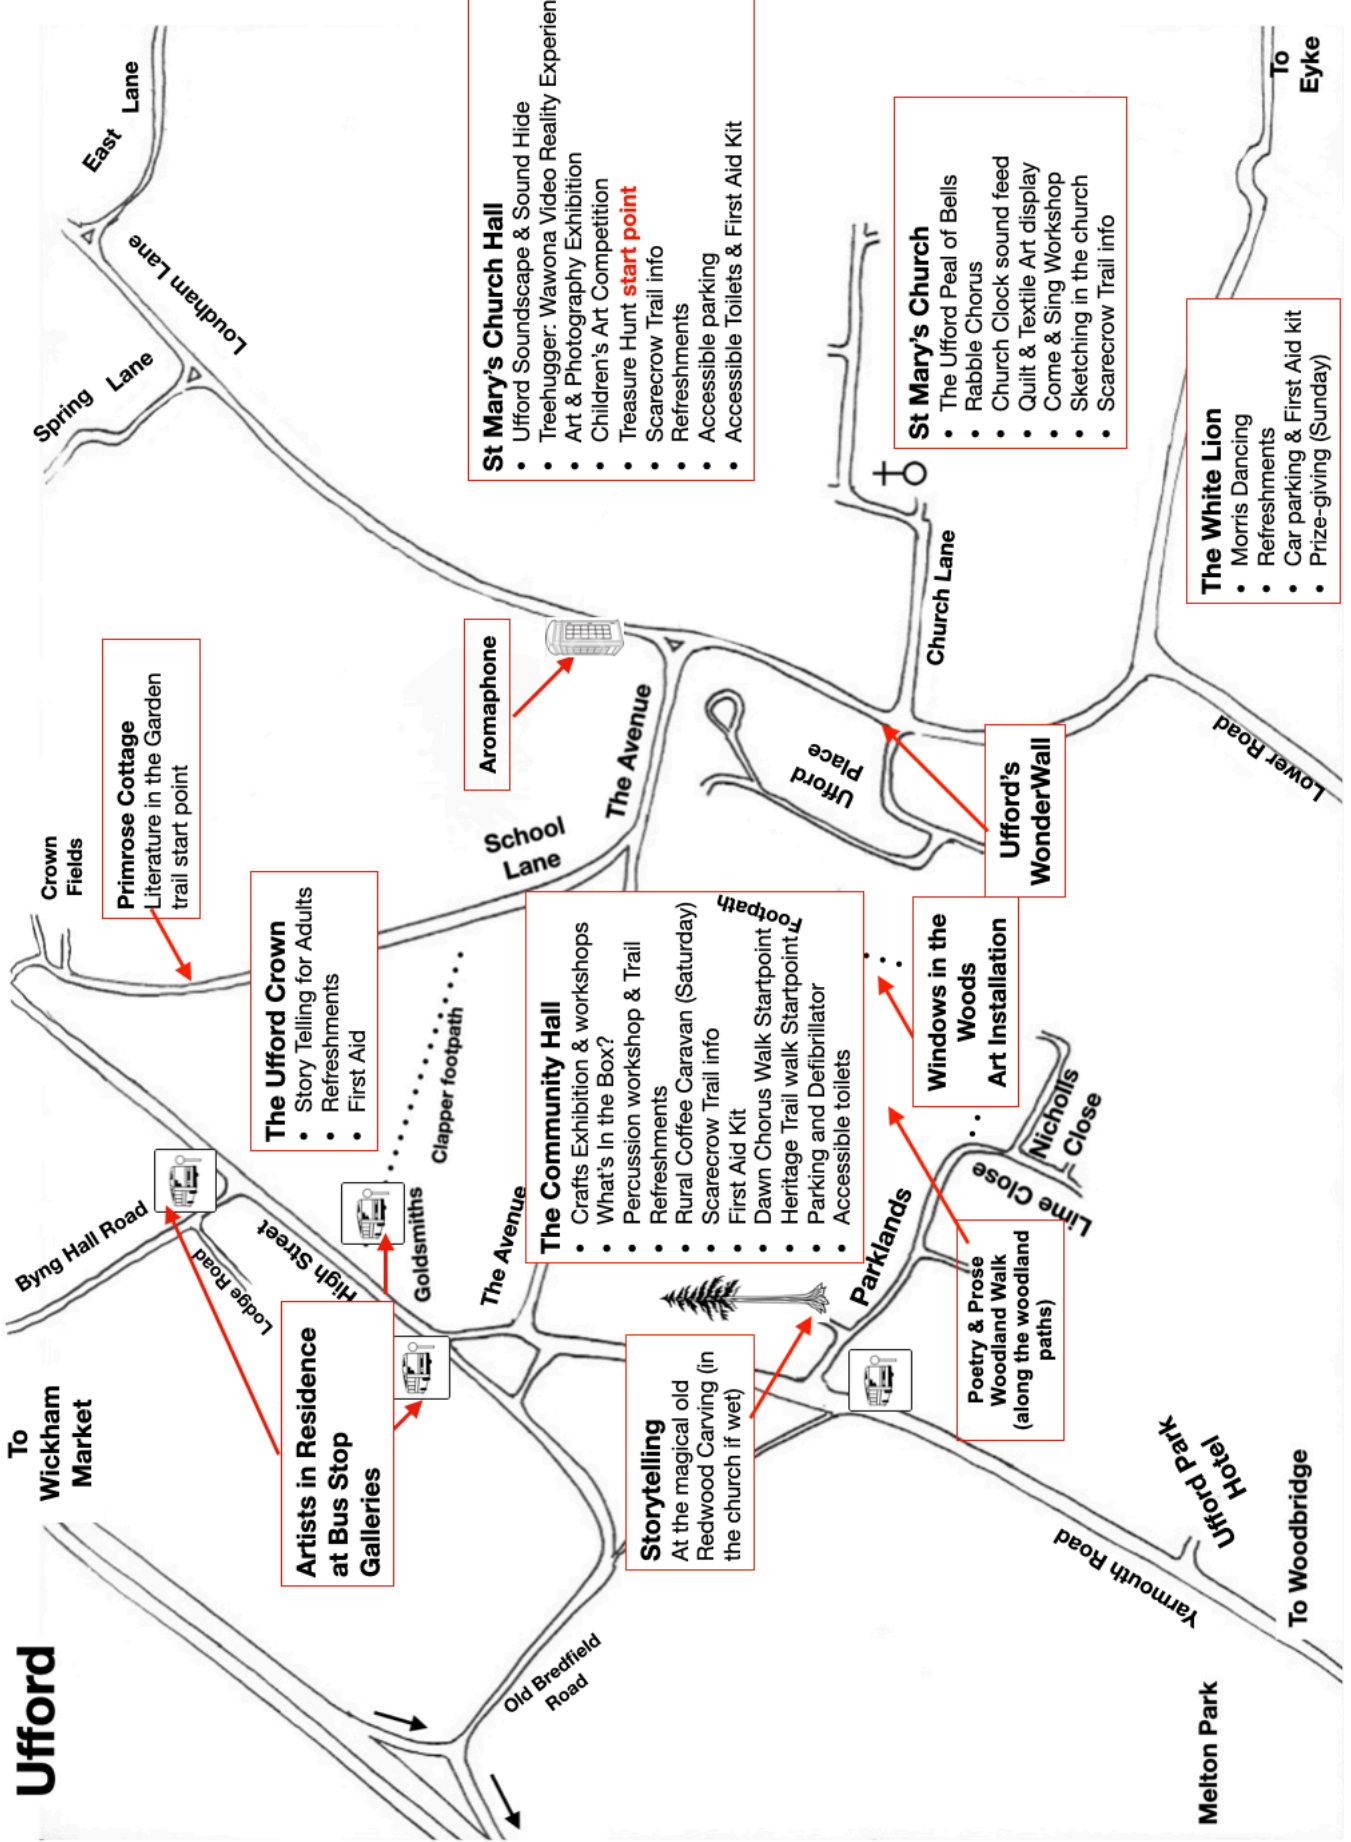

Ufford

Primrose Cottage
Literature in the Garden trail start point

The Ufford Crown

- Story Telling for Adults
- Refreshments
- First Aid

Artists in Residence at Bus Stop Galleries

Aromaphone

The Community Hall

- Crafts Exhibition & workshops
- What's In the Box?
- Percussion workshop & Trail
- Refreshments
- Rural Coffee Caravan (Saturday)
- Scarecrow Trail info
- First Aid Kit
- Dawn Chorus Walk Startpoint
- Heritage Trail walk Startpoint
- Parking and Defibrillator
- Accessible toilets

Storytelling
At the magical old Redwood Carving (in the church if wet)

St Mary's Church Hall

- Ufford Soundscape & Sound Hide
- Treehugger: Wawona Video Reality Experience
- Art & Photography Exhibition
- Children's Art Competition
- Treasure Hunt **start point**
- Scarecrow Trail info
- Refreshments
- Accessible parking
- Accessible Toilets & First Aid Kit

St Mary's Church

- The Ufford Peal of Bells
- Rabble Chorus
- Church Clock sound feed
- Quilt & Textile Art display
- Come & Sing Workshop
- Sketching in the church
- Scarecrow Trail info

Ufford's WonderWall

Windows in the Woods
Art Installation

Poetry & Prose Woodland Walk
(along the woodland paths)

The White Lion

- Morris Dancing
- Refreshments
- Car parking & First Aid kit
- Prize-giving (Sunday)